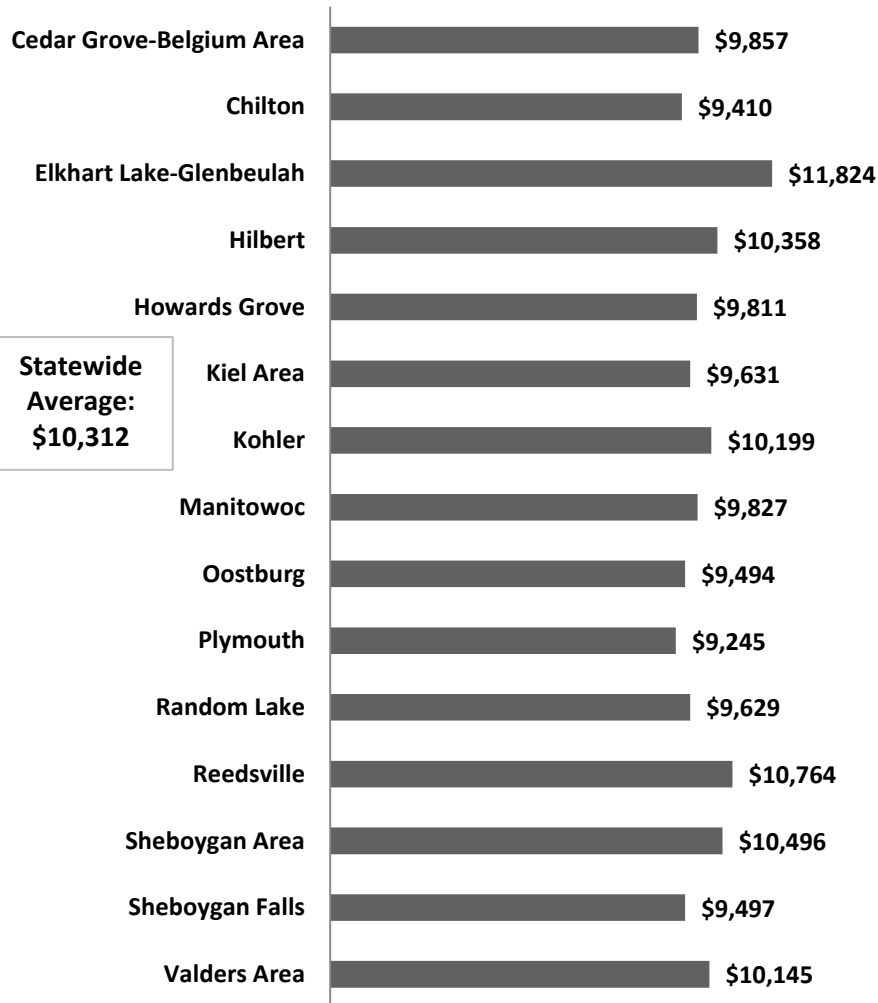

2015-16 PER PUPIL REVENUE LIMITS

Senate District 9

2015-16 PER PUPIL REVENUE LIMITS

Senate District 10