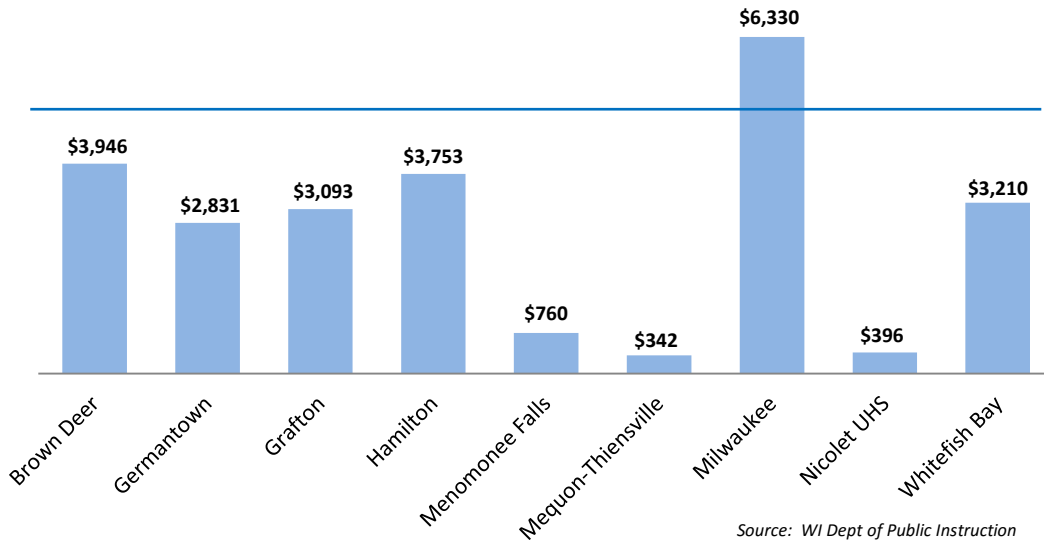

2015-16 Per Pupil State Aid
Senate District 8 - Sen. Alberta Darling
Sen.Darling@legis.wisconsin.gov
608-266-5830

PRIVATELY-RUN SCHOOLS

Independent Charter Student: $8,079

9-12 Voucher Student: $7,860

K-8 Voucher Student: $7,214

**Public Student Average (State):
$5,001**

Source: WI Dept of Public Instruction

School Funding Reform for WI
www.reformwi.org