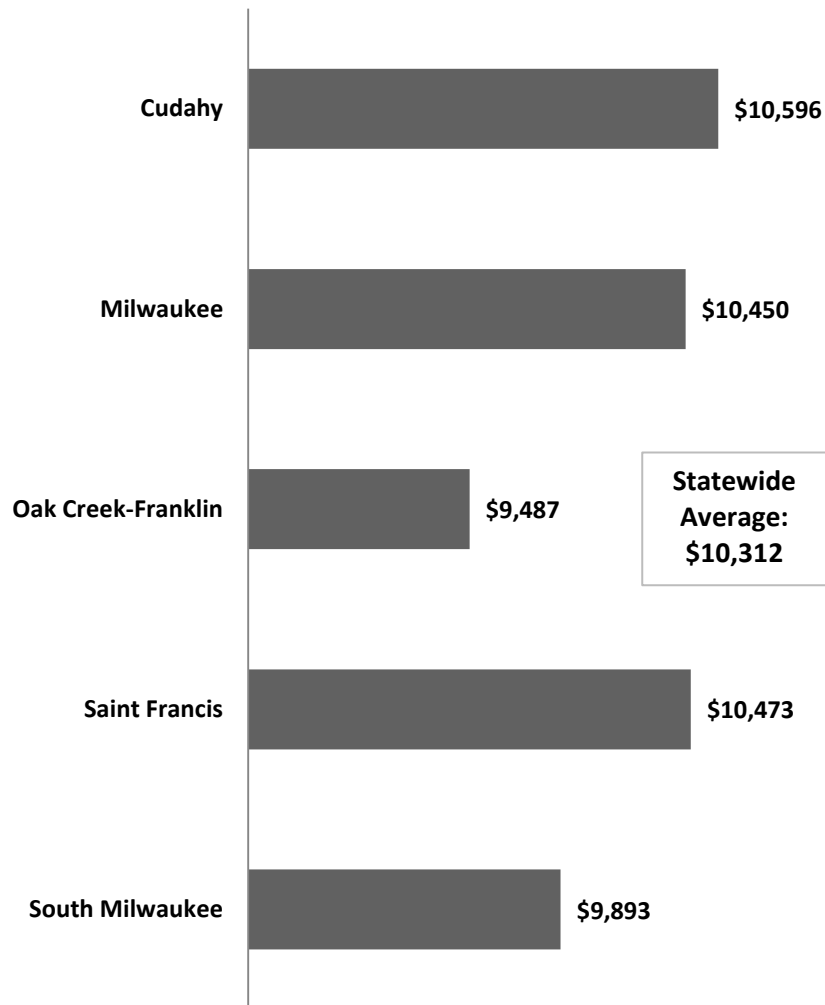

2015-16 PER PUPIL REVENUE LIMITS

Senate District 7

2015-16 PER PUPIL REVENUE LIMITS

Senate District 8