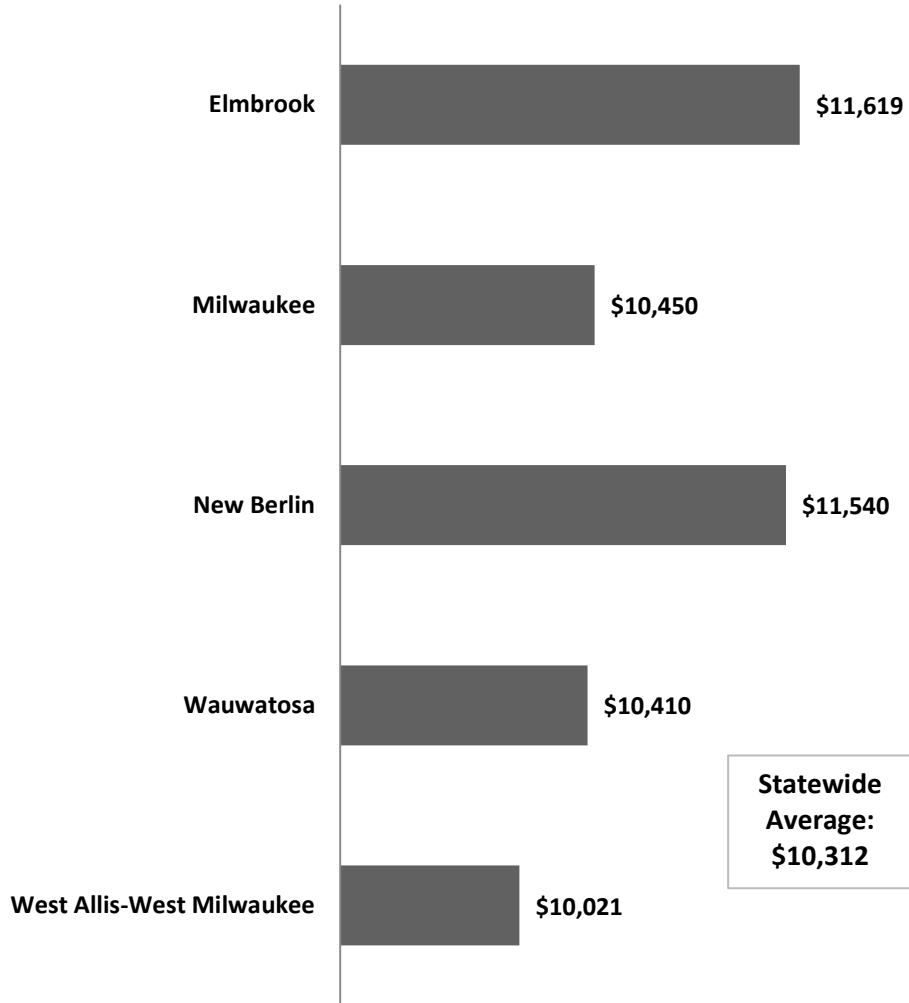

2015-16 PER PUPIL REVENUE LIMITS

Senate District 5

2015-16 PER PUPIL REVENUE LIMITS

Senate District 6