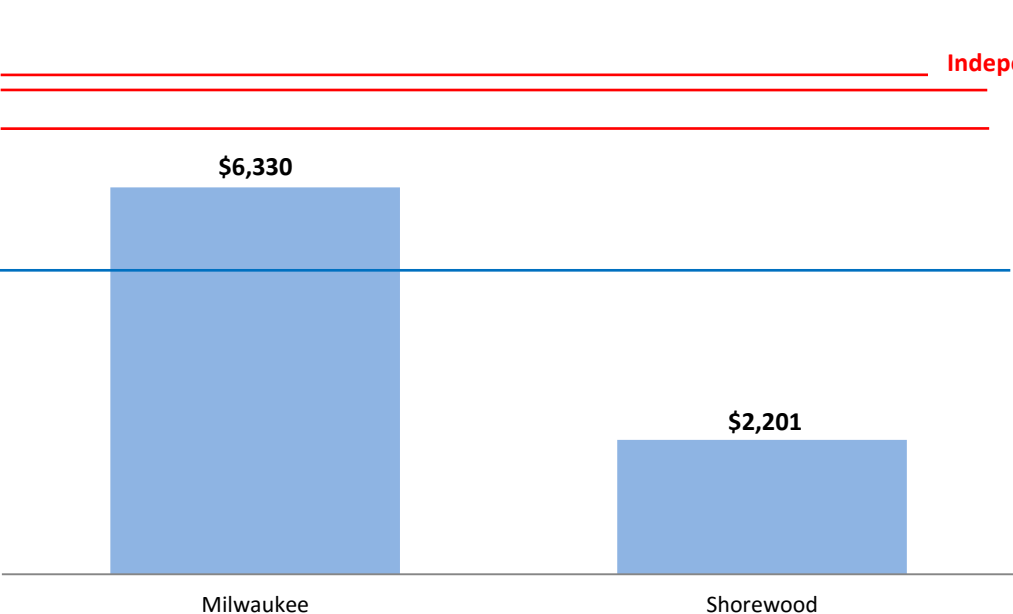

2015-16 Per Pupil State Aid
Senate District 4 - Sen. Lena Taylor
Sen.Taylor@legis.wisconsin.gov
608-266-5810

PRIVATELY-RUN SCHOOLS

Independent Charter Student: \$8,079

9-12 Voucher Student: \$7,860

K-8 Voucher Student: \$7,214