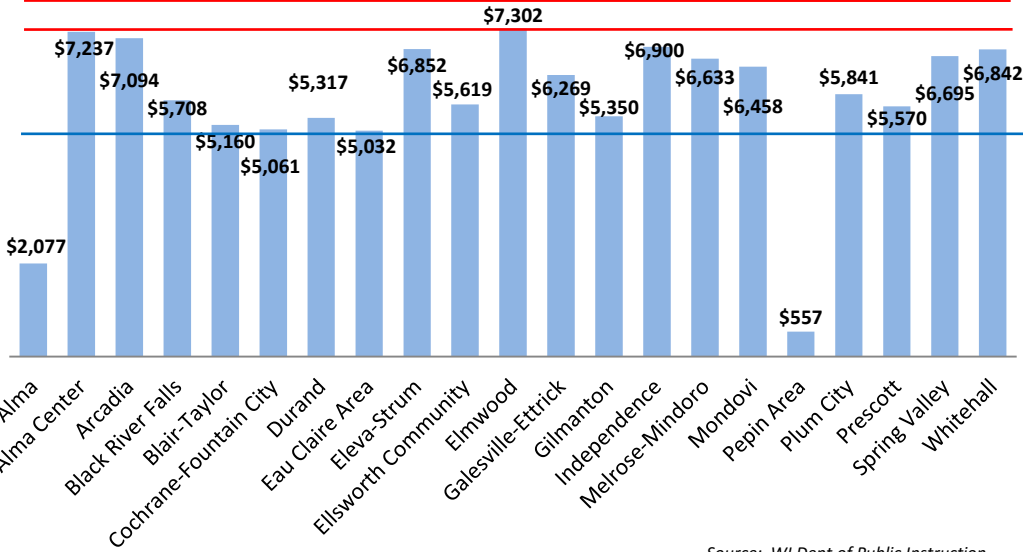

2015-16 Per Pupil State Aid
Senate District 31 - Sen. Kathleen Vinehout
Sen. Vinehout@legis.wisconsin.gov
608-266-8546

PRIVATELY-RUN SCHOOLS

Independent Charter Student: $8,079

9-12 Voucher Student: $7,860

K-8 Voucher Student: $7,214

Public Student Average (State): $5,001

Source: WI Dept of Public Instruction

School Funding Reform for WI
www.reformwi.org