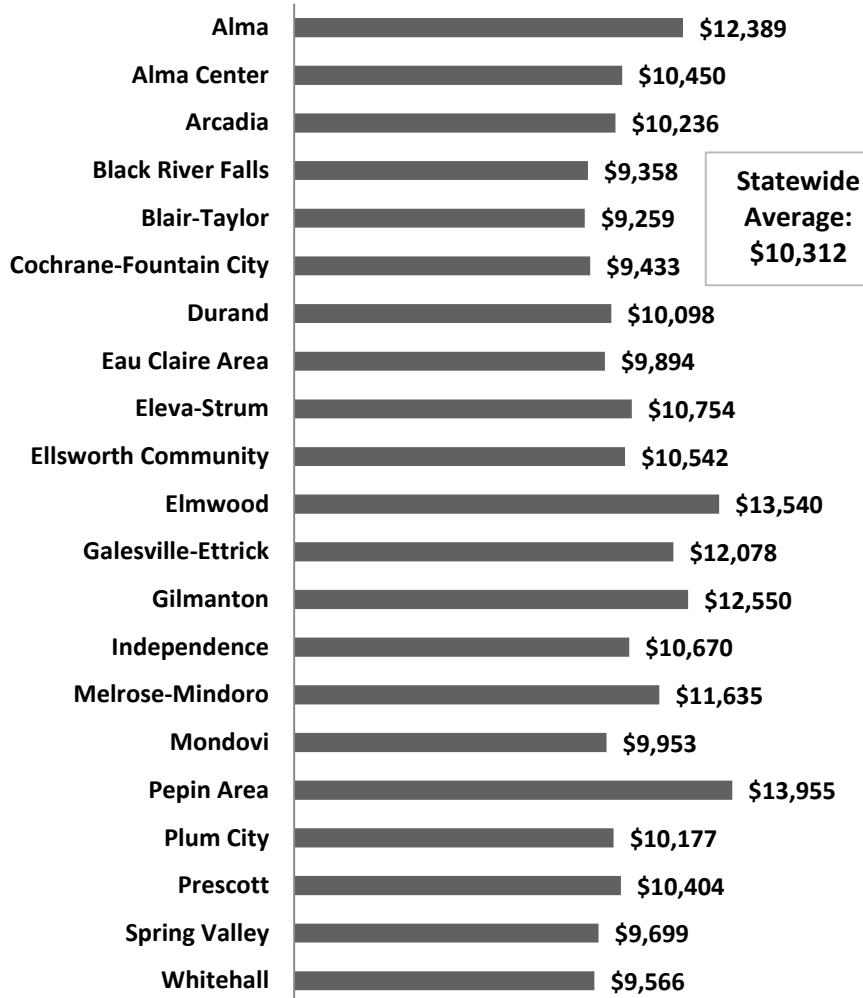

2015-16 PER PUPIL REVENUE LIMITS

Senate District 31

2015-16 PER PUPIL REVENUE LIMITS

Senate District 32