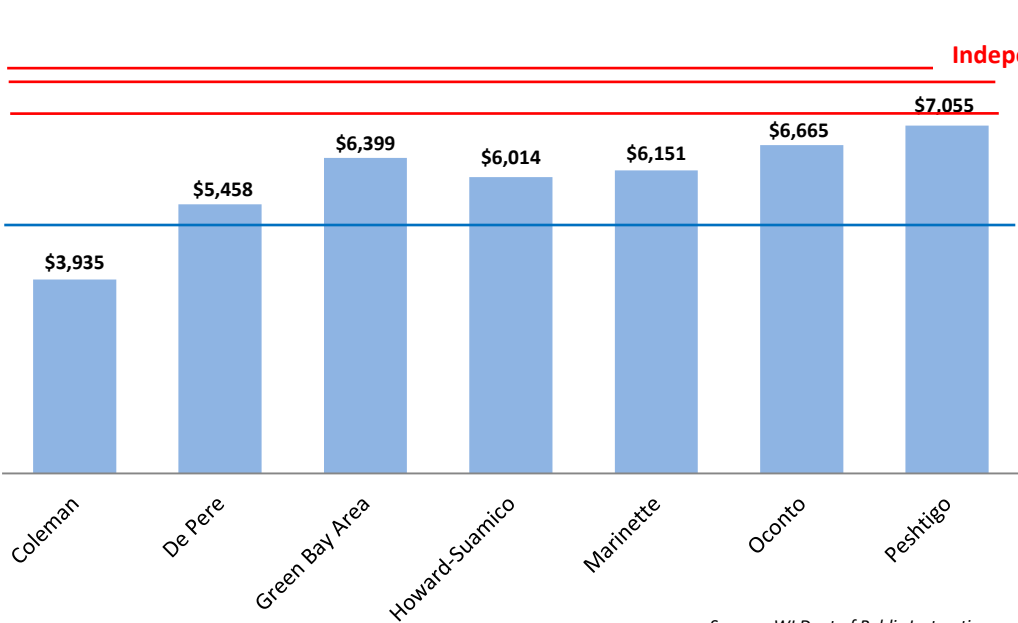

2015-16 Per Pupil State Aid
Senate District 30 - Sen. Dave Hansen
Sen.Hansen@legis.wisconsin.gov
608-266-5670

PRIVATELY-RUN SCHOOLS

Independent Charter Student: \$8,079

9-12 Voucher Student: \$7,860

K-8 Voucher Student: \$7,214