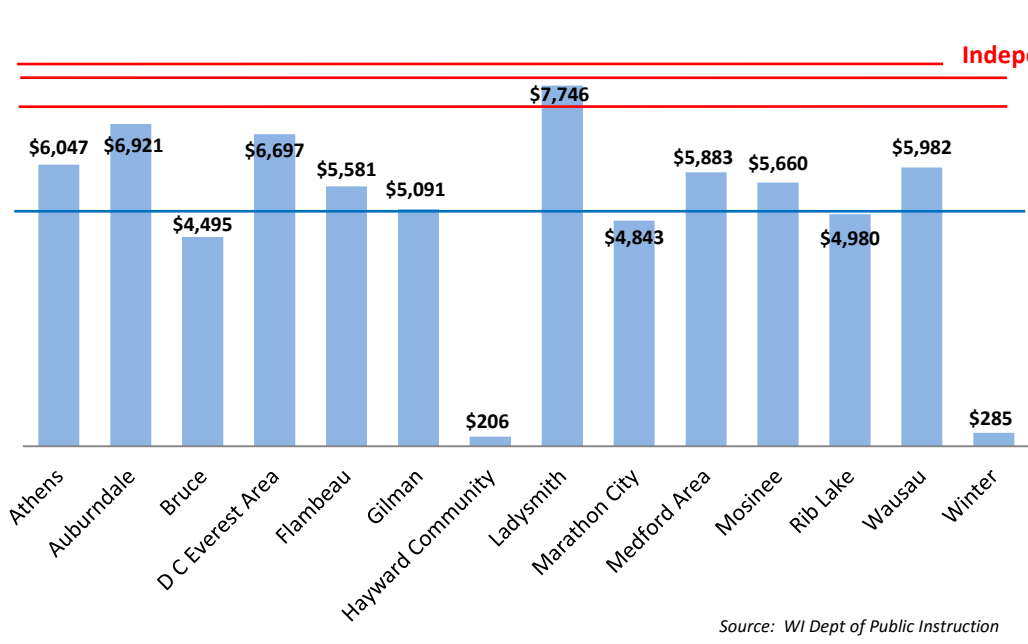

2015-16 Per Pupil State Aid
Senate District 29 - Sen. Jerry Petrowski
Sen.Petrowski@legis.wisconsin.gov
608-266-2502

PRIVATELY-RUN SCHOOLS

Independent Charter Student: \$8,079
9-12 Voucher Student: \$7,860
K-8 Voucher Student: \$7,214