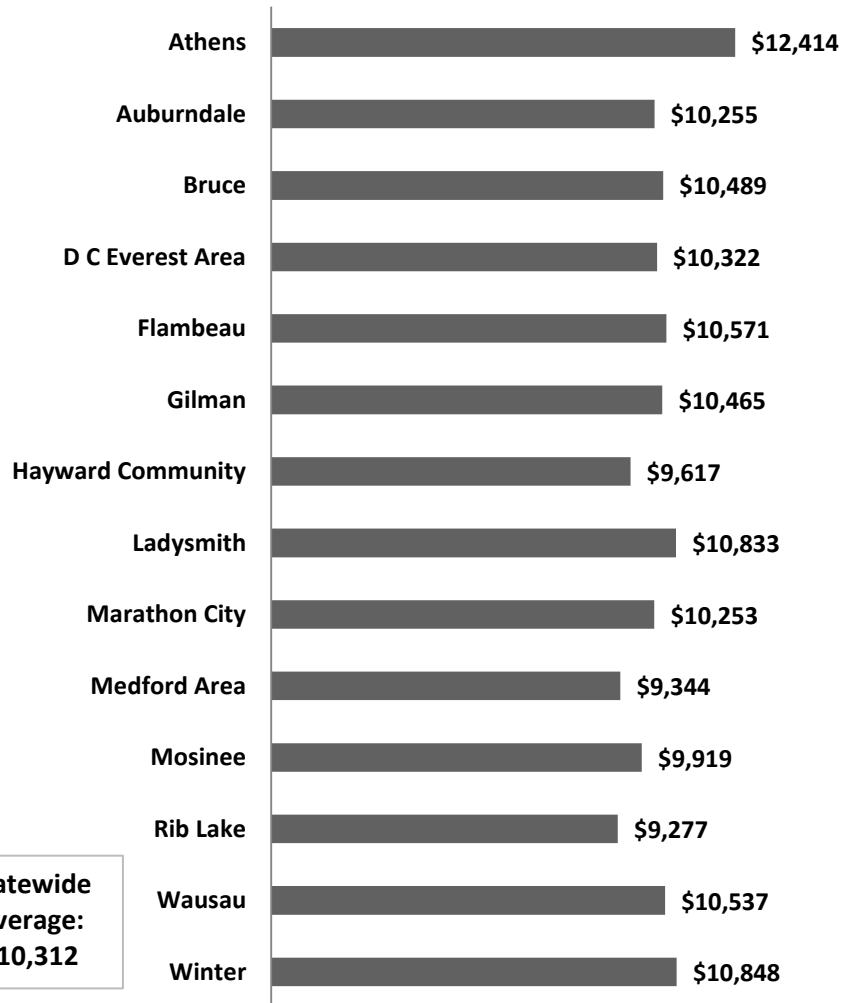

2015-16 PER PUPIL REVENUE LIMITS

Senate District 29

2015-16 PER PUPIL REVENUE LIMITS

Senate District 30