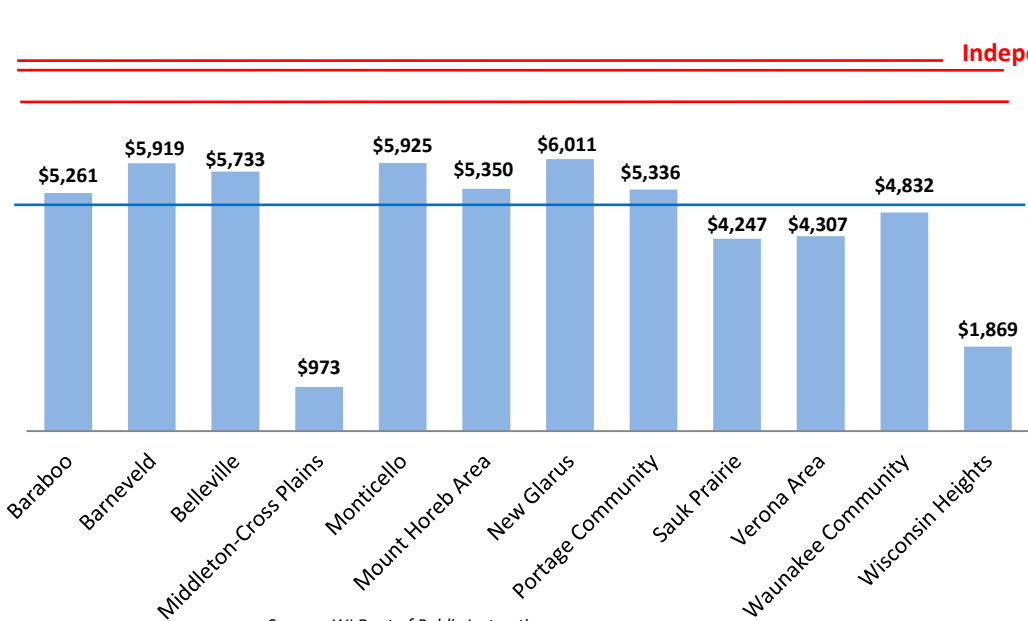

2015-16 Per Pupil State Aid
Senate District 27 - Sen. Jon Erpenbach
Sen.Erpenbach@legis.wisconsin.gov
608-266-6670

Source: WI Dept of Public Instruction

PRIVATELY-RUN SCHOOLS

Independent Charter Student: \$8,079
9-12 Voucher Student: \$7,860
K-8 Voucher Student: \$7,214