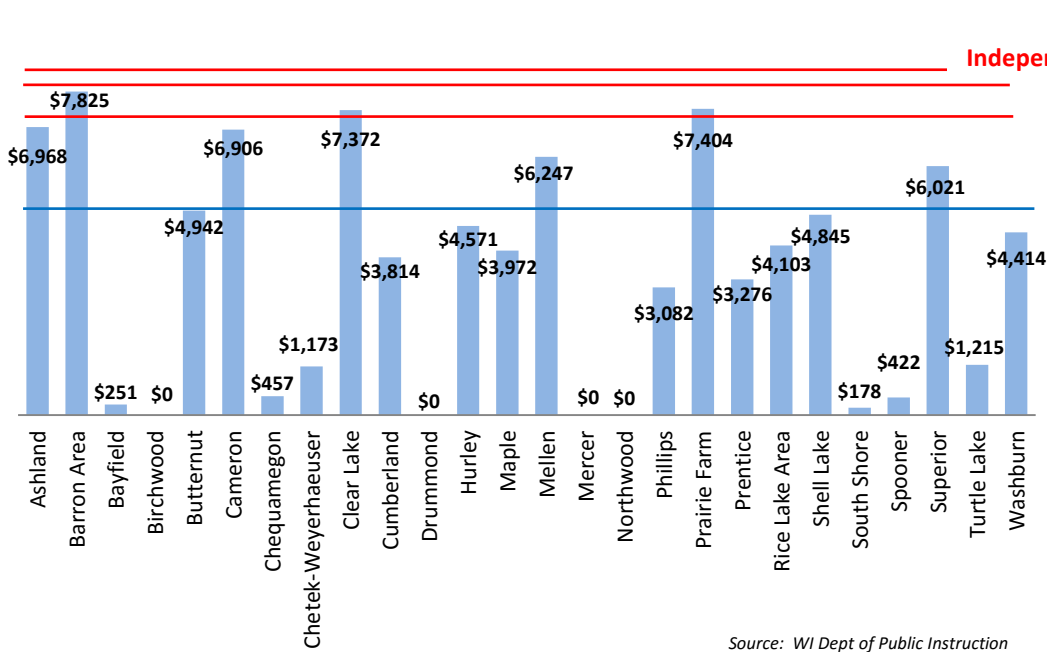

**2015-16 Per Pupil State Aid**  
**Senate District 25 - Sen. Janet Bewley**  
*Sen.Bewley@legis.wisconsin.gov*  
**608-266-3510**

**PRIVATELY-RUN SCHOOLS**

**Independent Charter Student: \$8,079**

**9-12 Voucher Student: \$7,860**