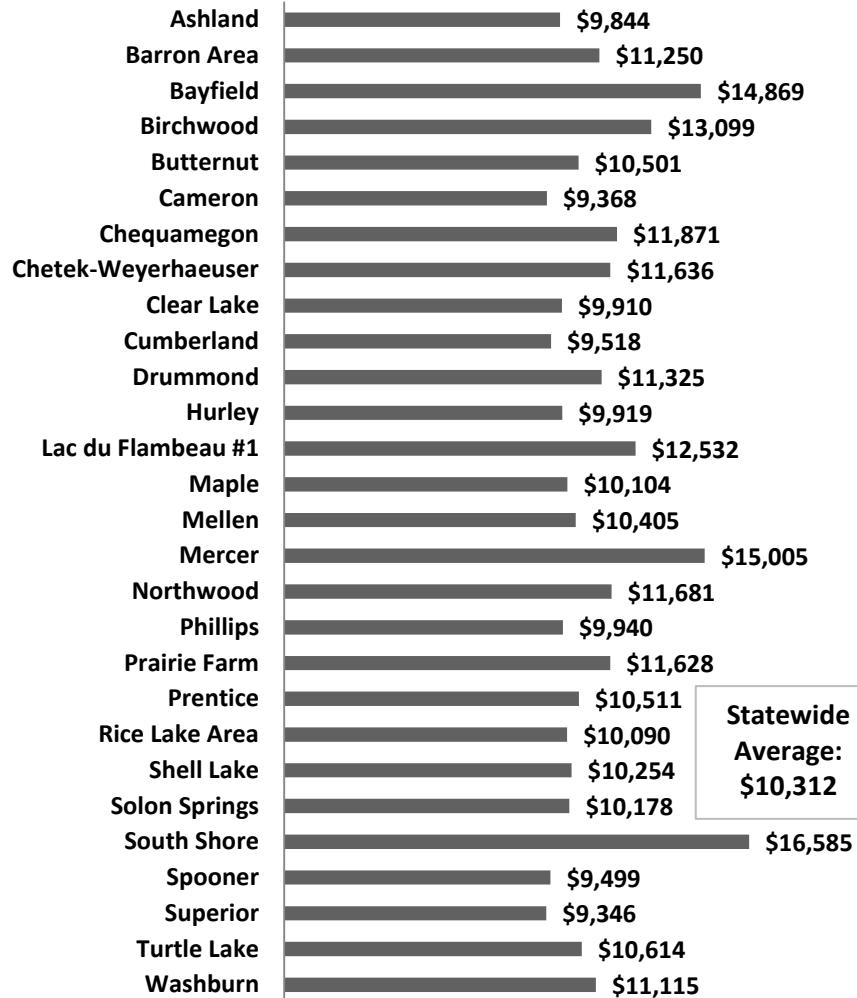

2015-16 PER PUPIL REVENUE LIMITS

Senate District 25

2015-16 PER PUPIL REVENUE LIMITS

Senate District 26