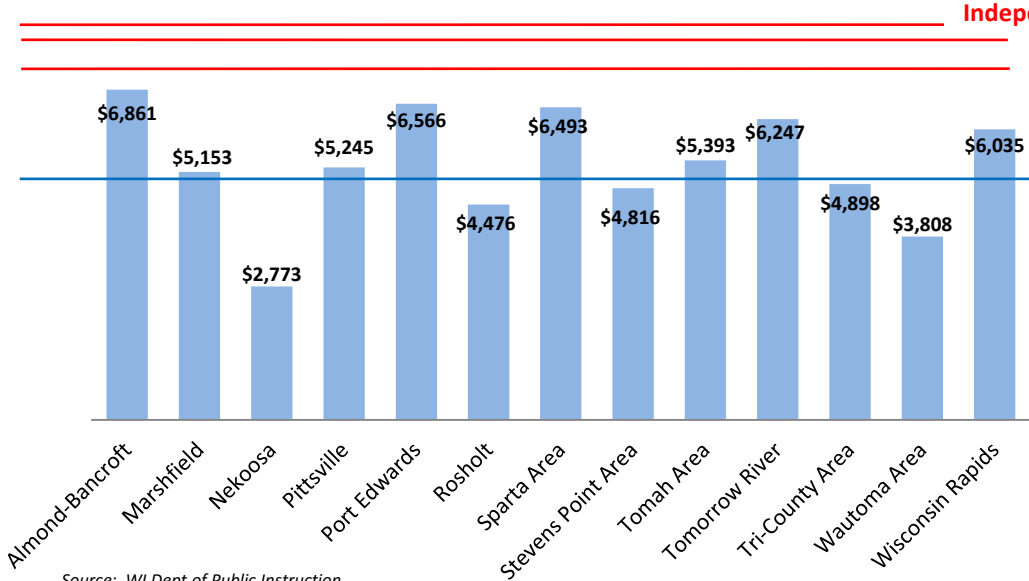

2015-16 Per Pupil State Aid
Senate District 24 - Sen. Julie Lassa
Sen.Lassa@legis.wisconsin.gov
 608-266-3123

PRIVATELY-RUN SCHOOLS

Independent Charter Student: \$8,079
9-12 Voucher Student: \$7,860
K-8 Voucher Student: \$7,214