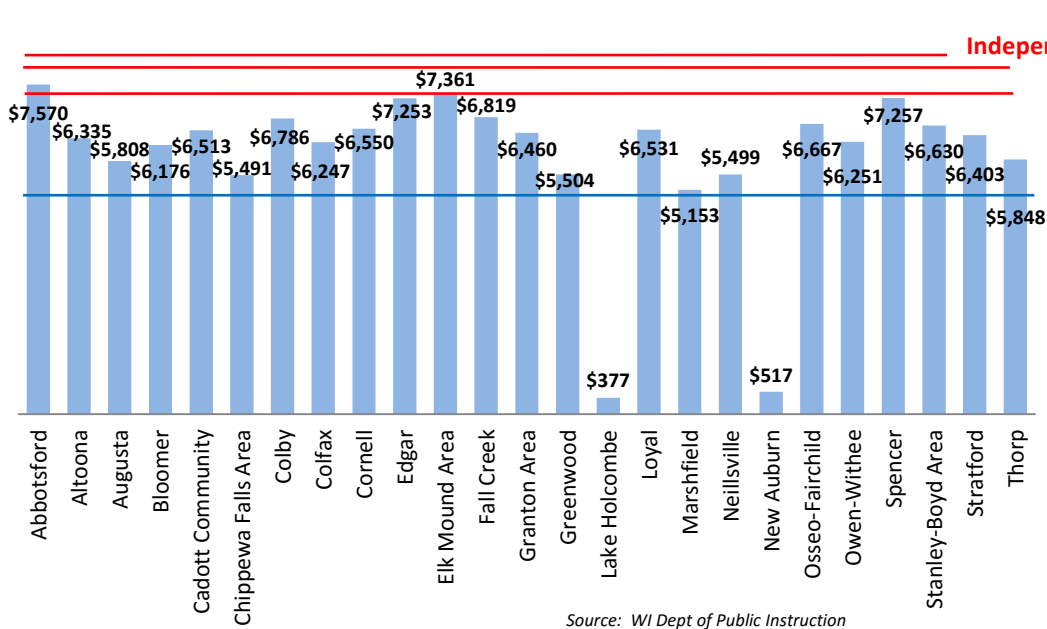

2015-16 Per Pupil State Aid
Senate District 23 - Sen. Terry Moulton
Sen.Moulton@legis.wisconsin.gov
608-266-7511

PRIVATELY-RUN SCHOOLS

Independent Charter Student: \$8,079

9-12 Voucher Student: \$7,860

K-8 Voucher Student: \$7,214