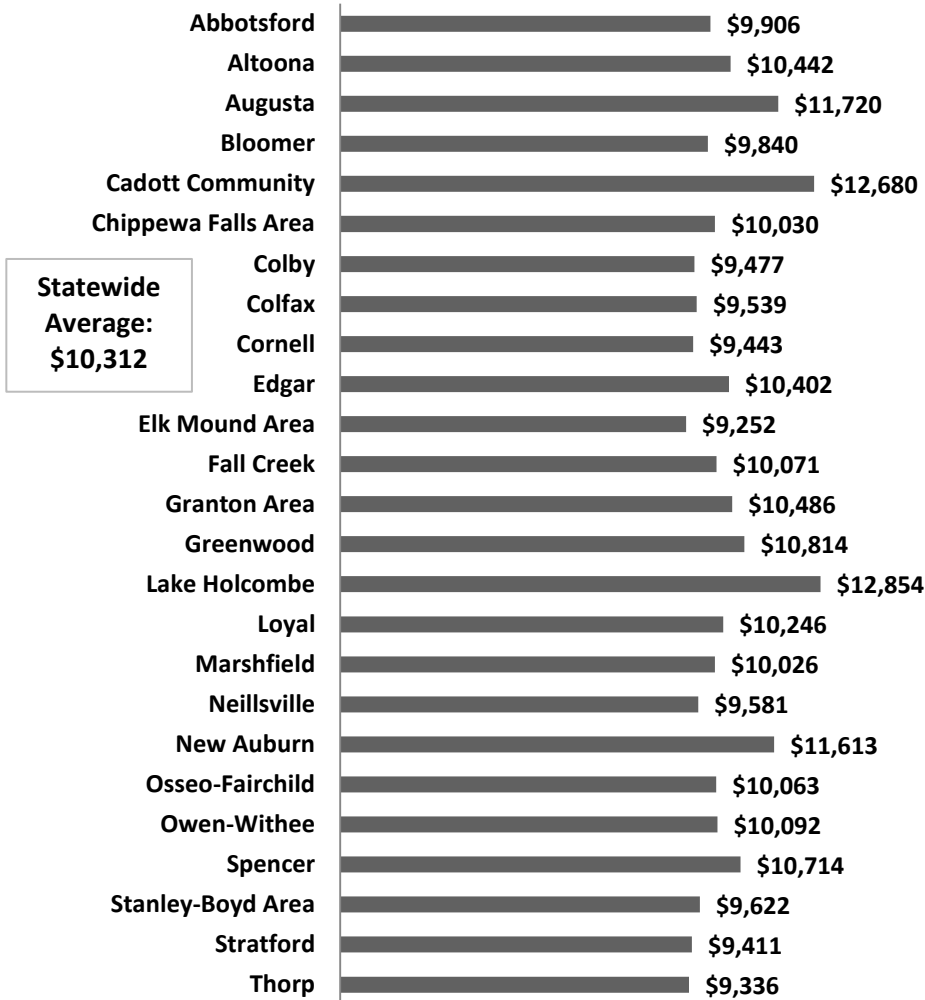

2015-16 PER PUPIL REVENUE LIMITS

Senate District 23

2015-16 PER PUPIL REVENUE LIMITS

Senate District 24