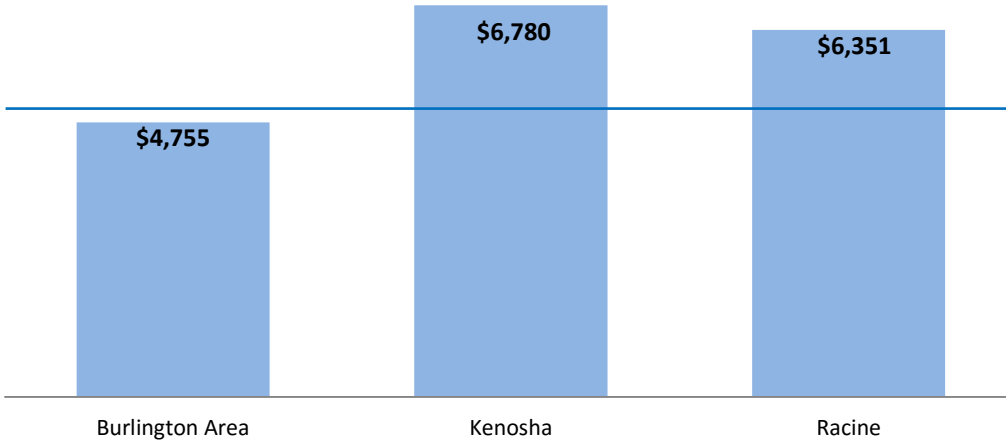

2015-16 Per Pupil State Aid
Senate District 22 - Sen. Robert Wirch
Sen.Wirch@legis.wisconsin.gov
608-267-8979

PRIVATELY-RUN SCHOOLS

Independent Charter Student: $8,079

9-12 Voucher Student: $7,860

K-8 Voucher Student: $7,214

**Public Student Average (State):
$5,001**

Source: WI Dept of Public Instruction

School Funding Reform for WI
www.reformwi.org