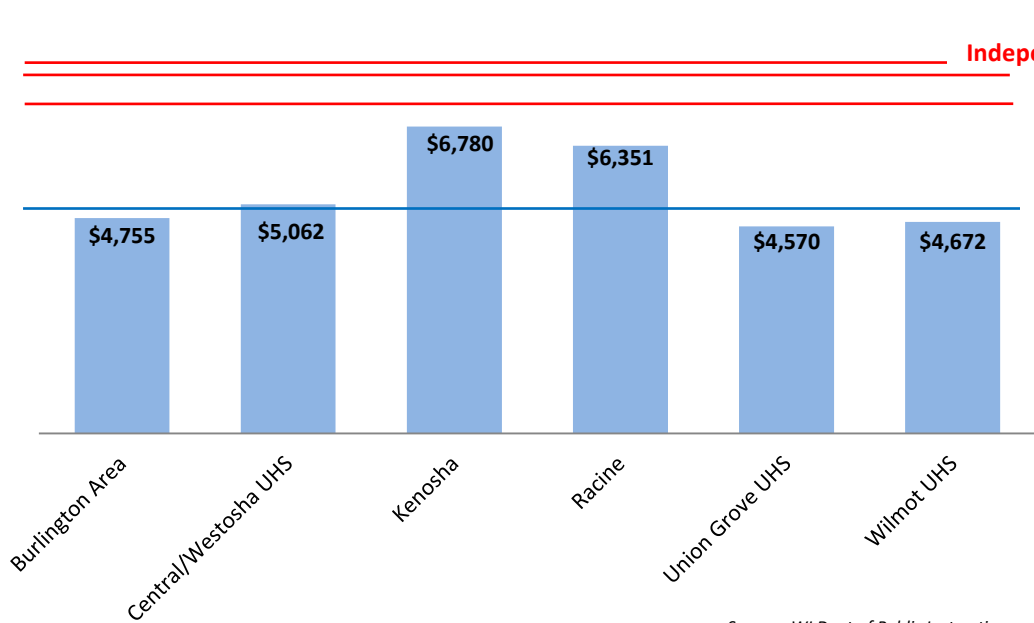

2015-16 Per Pupil State Aid
Senate District 21 - Sen. Van Wanggaard
Sen. Wanggaard@legis.wisconsin.gov
608-266-1832

PRIVATELY-RUN SCHOOLS

Independent Charter Student: \$8,079

9-12 Voucher Student: \$7,860