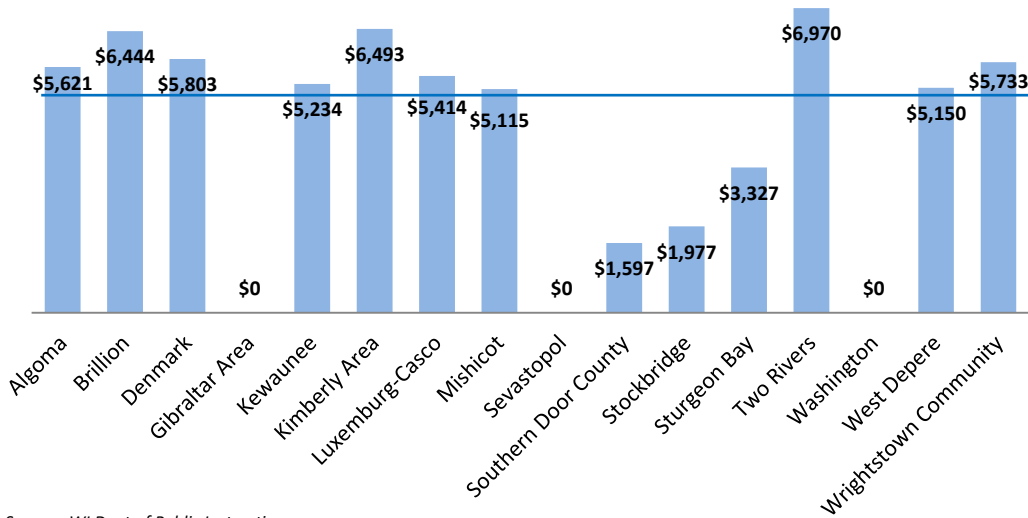

2015-16 Per Pupil State Aid
Senate District 1 - Sen. Frank Lasee
Sen.Lasee@legis.wisconsin.gov
608-266-3512

PRIVATELY-RUN SCHOOLS

Independent Charter Student: \$8,079

9-12 Voucher Student: \$7,860

K-8 Voucher Student: \$7,214