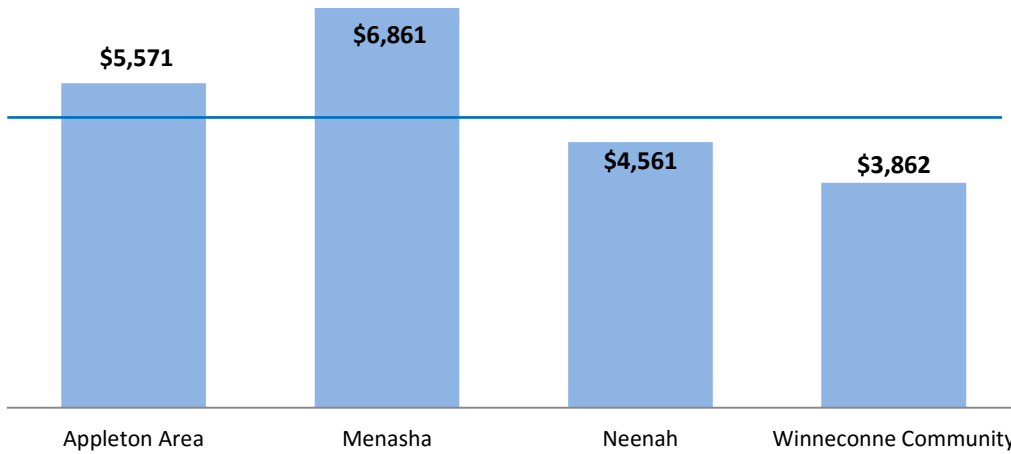

2015-16 Per Pupil State Aid
Senate District 19 - Sen. Roger Roth
Sen.Roth@legis.wisconsin.gov
608-266-0718

PRIVATELY-RUN SCHOOLS

Independent Charter Student: \$8,079

9-12 Voucher Student: \$7,860

K-8 Voucher Student: \$7,214