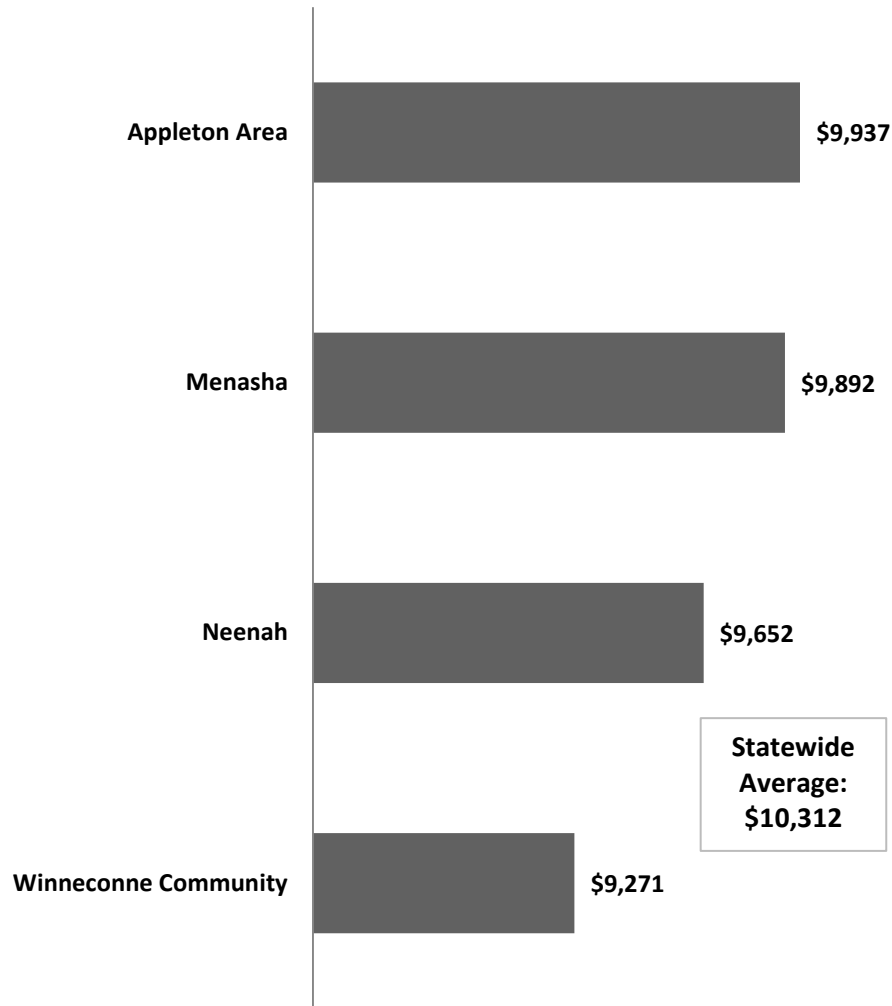

2015-16 PER PUPIL REVENUE LIMITS

Senate District 19

2015-16 PER PUPIL REVENUE LIMITS

Senate District 20