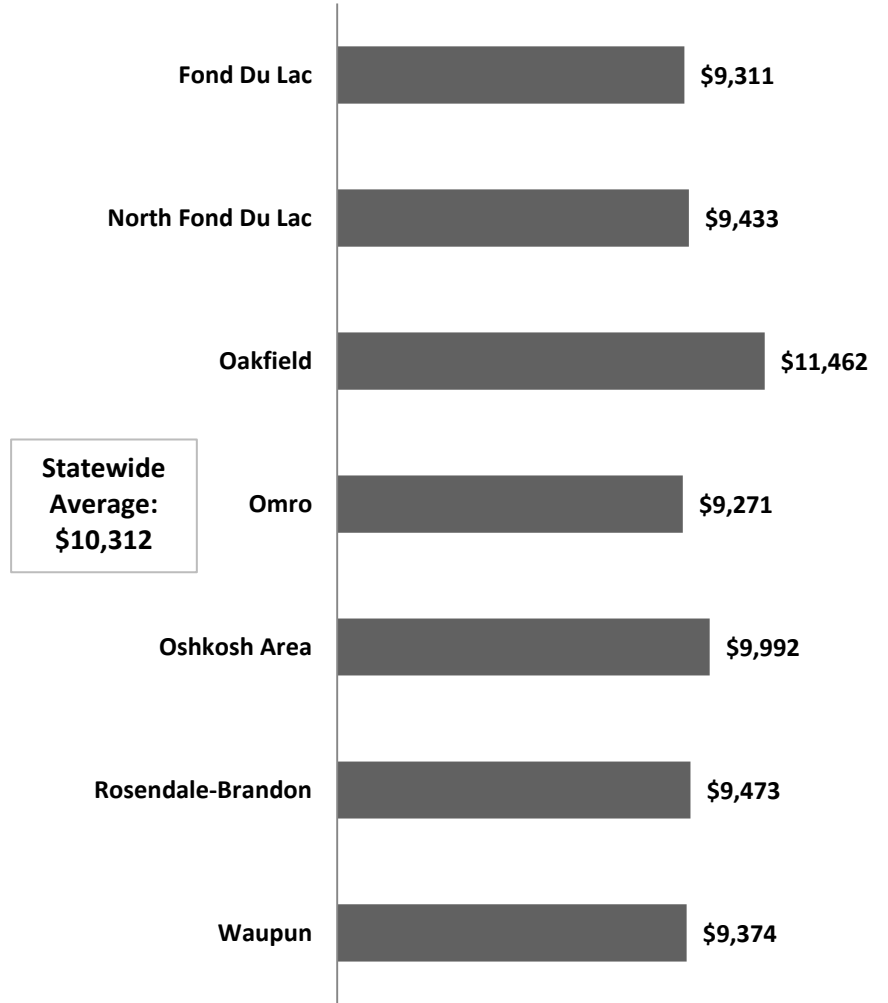

2015-16 PER PUPIL REVENUE LIMITS

Senate District 18

School Funding Reform for WI
www.reformwi.org

Source: WI Dept of Public Instruction