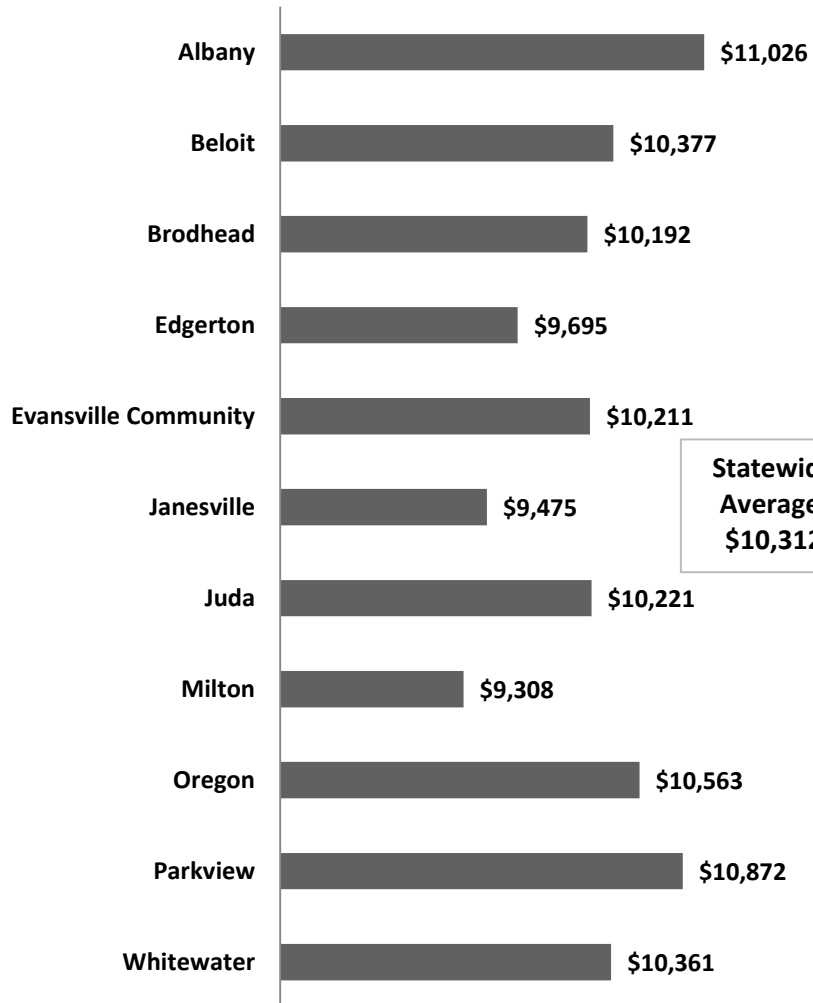

2015-16 PER PUPIL REVENUE LIMITS

Senate District 15

2015-16 PER PUPIL REVENUE LIMITS

Senate District 16