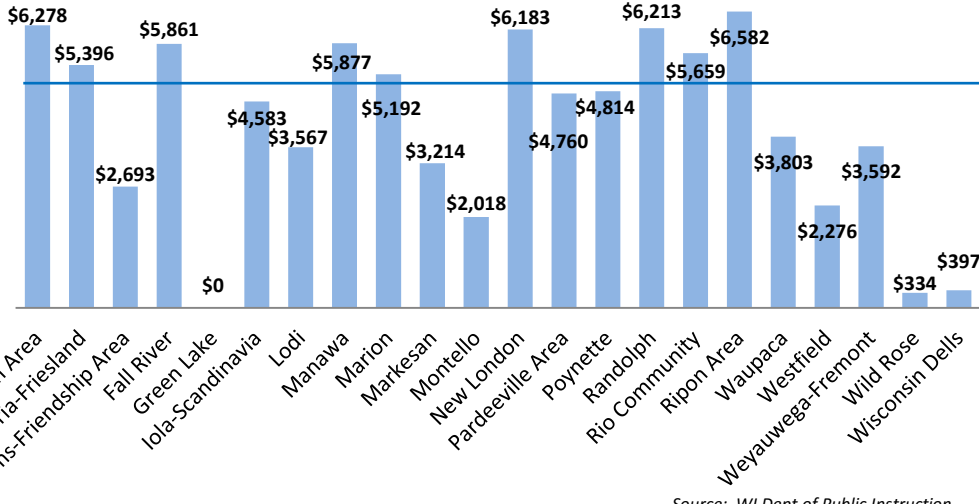

2015-16 Per Pupil State Aid
Senate District 14 - Sen. Luther Olsen
Sen.Olsen@legis.wisconsin.gov
608-266-0751

PRIVATELY-RUN SCHOOLS

Independent Charter Student: $8,079
9-12 Voucher Student: $7,860
K-8 Voucher Student: $7,214

**Public Student Average (State):
$5,001**

Source: WI Dept of Public Instruction

School Funding Reform for WI
www.reformwi.org