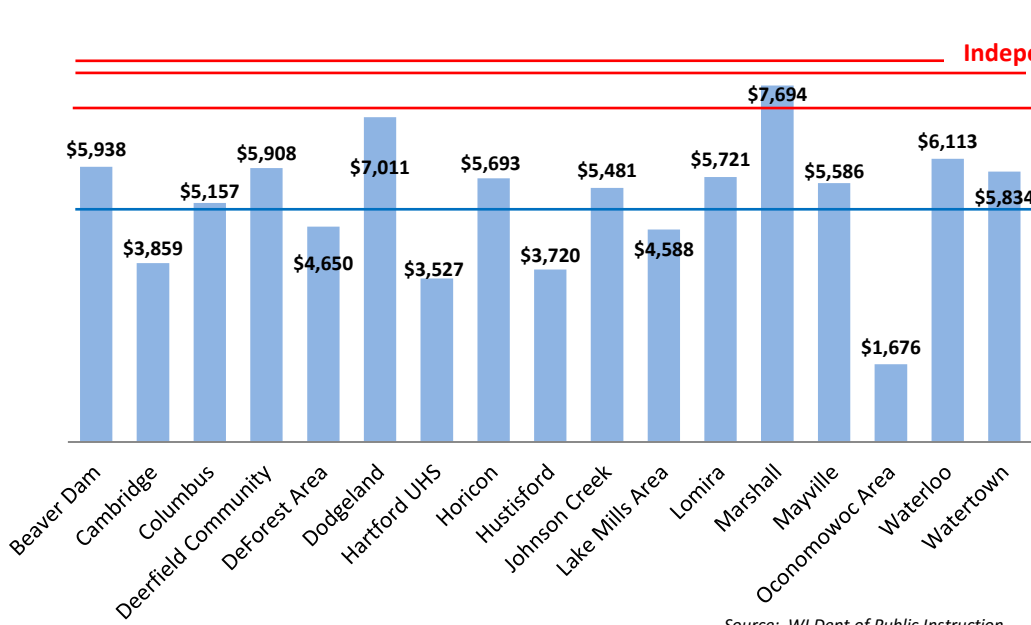

2015-16 Per Pupil State Aid
Senate District 13 - Sen. Scott Fitzgerald
Sen.Fitzgerald@legis.wisconsin.gov
 608-266-5660

PRIVATELY-RUN SCHOOLS

Independent Charter Student: \$8,079
9-12 Voucher Student: \$7,860
K-8 Voucher Student: \$7,214