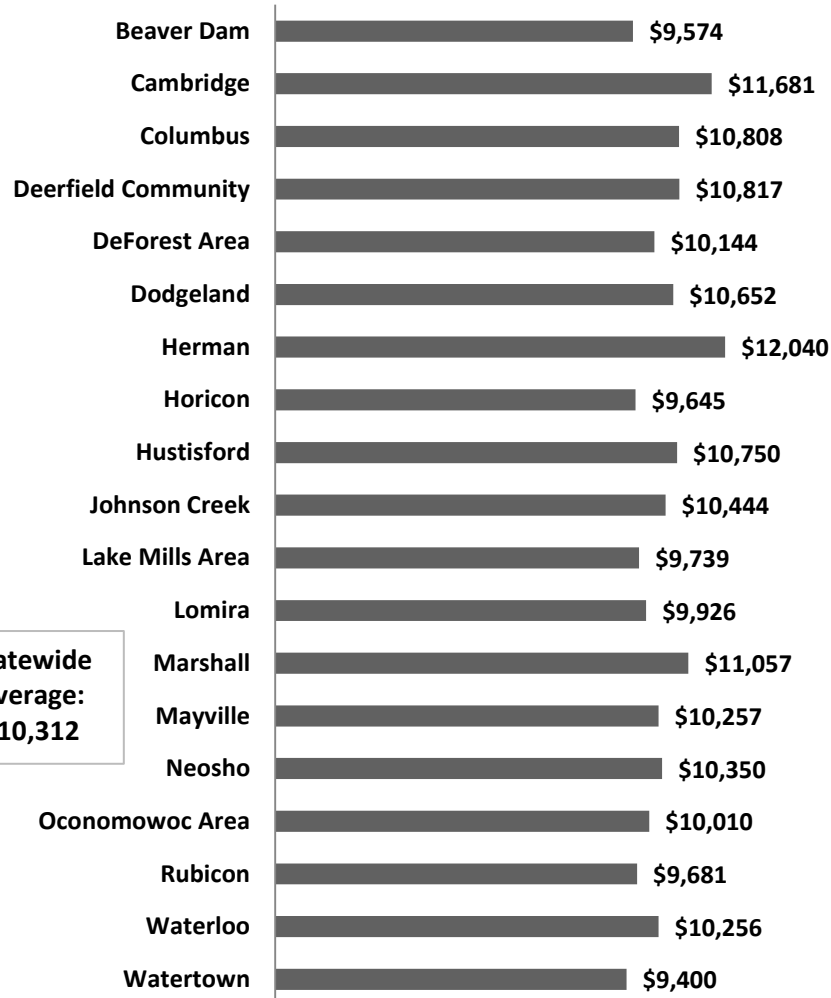

2015-16 PER PUPIL REVENUE LIMITS

Senate District 13

2015-16 PER PUPIL REVENUE LIMITS

Senate District 14