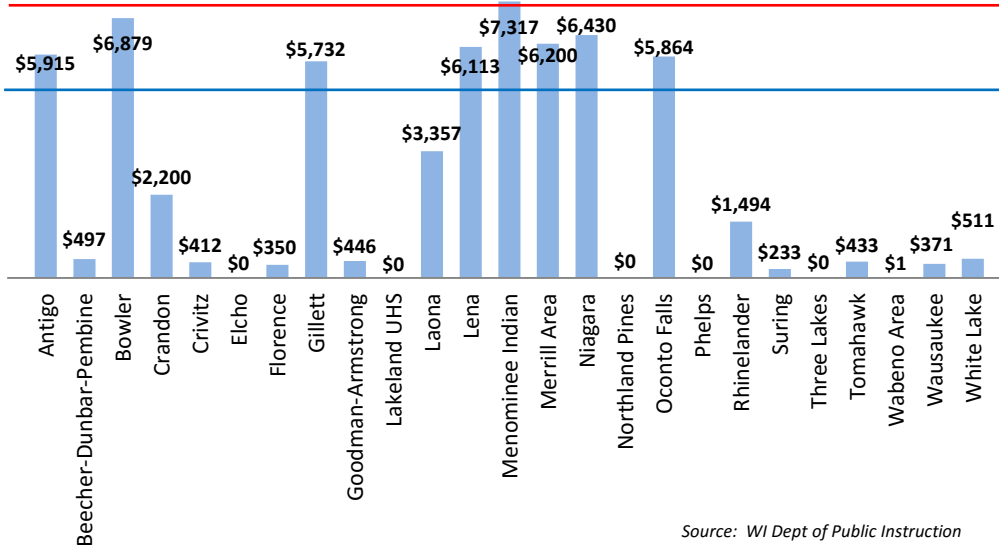

2015-16 Per Pupil State Aid
Senate District 12 - Sen. Thomas Tiffany
Sen.Tiffany@legis.wisconsin.gov
608-266-2509

PRIVATELY-RUN SCHOOLS

Independent Charter Student: $8,079
9-12 Voucher Student: $7,860
K-8 Voucher Student: $7,214

Public Student Average (State):
$5,001

Source: WI Dept of Public Instruction

School Funding Reform for WI
www.reformwi.org