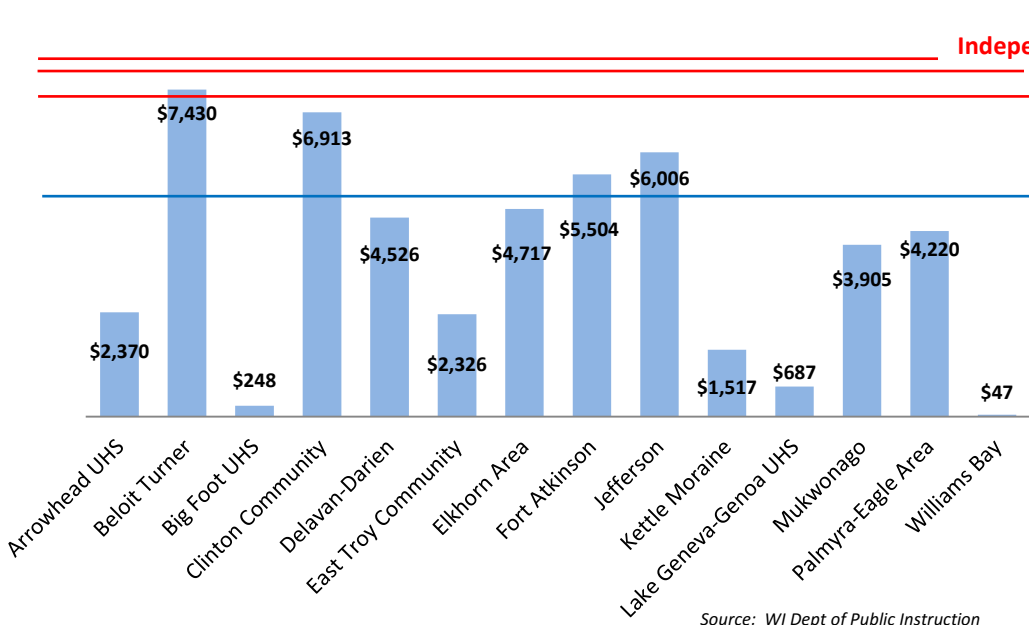

2015-16 Per Pupil State Aid
Senate District 11 - Sen. Stephen Nass
Sen.Nass@legis.wisconsin.gov
 608-266-2635

PRIVATELY-RUN SCHOOLS

Independent Charter Student: \$8,079

9-12 Voucher Student: \$7,860

K-8 Voucher Student: \$7,214