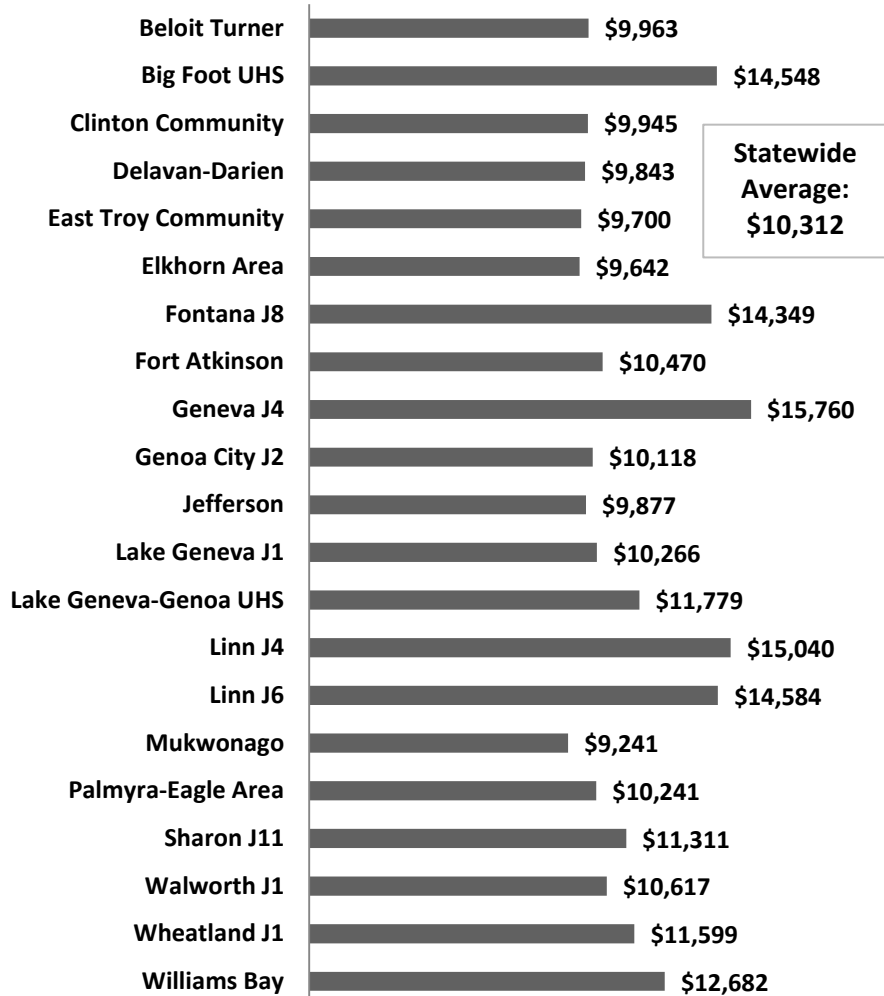

2015-16 PER PUPIL REVENUE LIMITS

Senate District 11

2015-16 PER PUPIL REVENUE LIMITS

Senate District 12