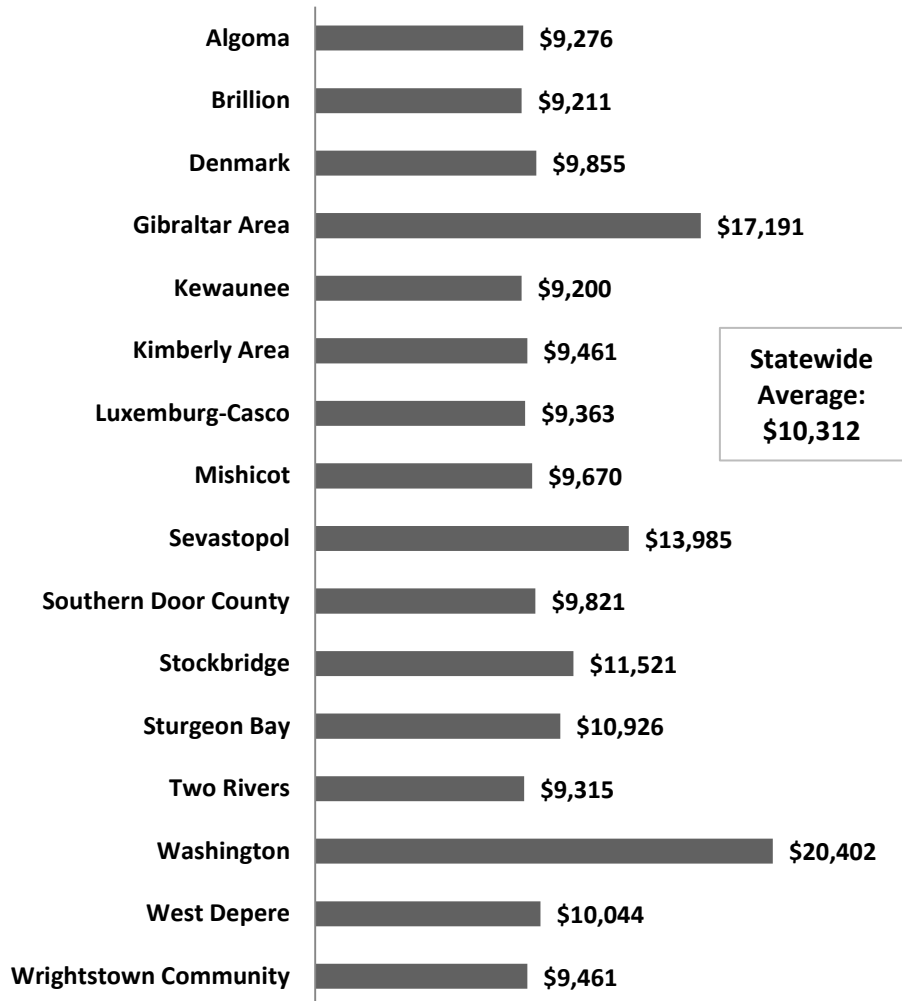

2015-16 PER PUPIL REVENUE LIMITS

Senate District 1

2015-16 PER PUPIL REVENUE LIMITS

Senate District 2